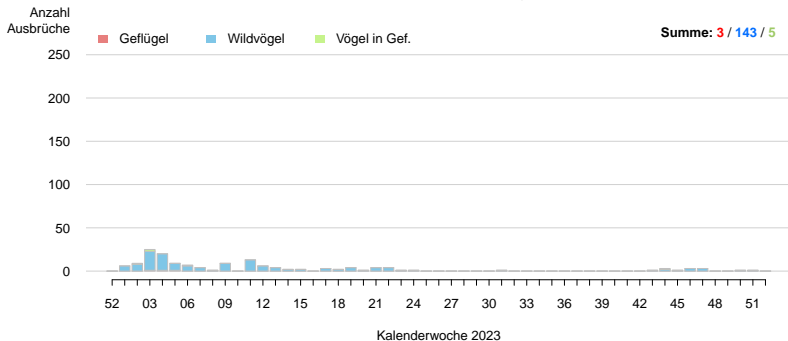

Ausbrüche pro Kalenderwoche: AUSTRIA Berichtszeitraum: 2023-01-01 bis 2023-12-31, Stand: 2024-01-15